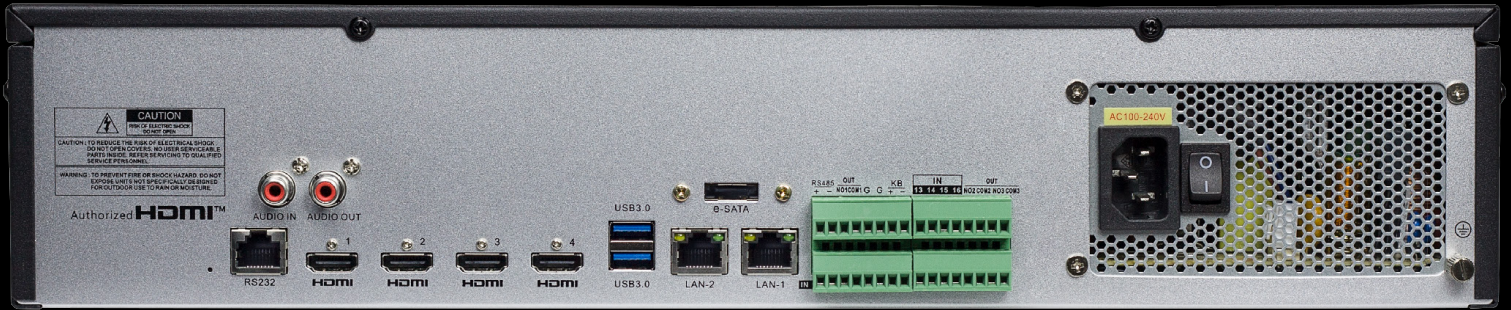

DIMENSIONS

Length: 440MM | Width: 460MM | Height: 89MM