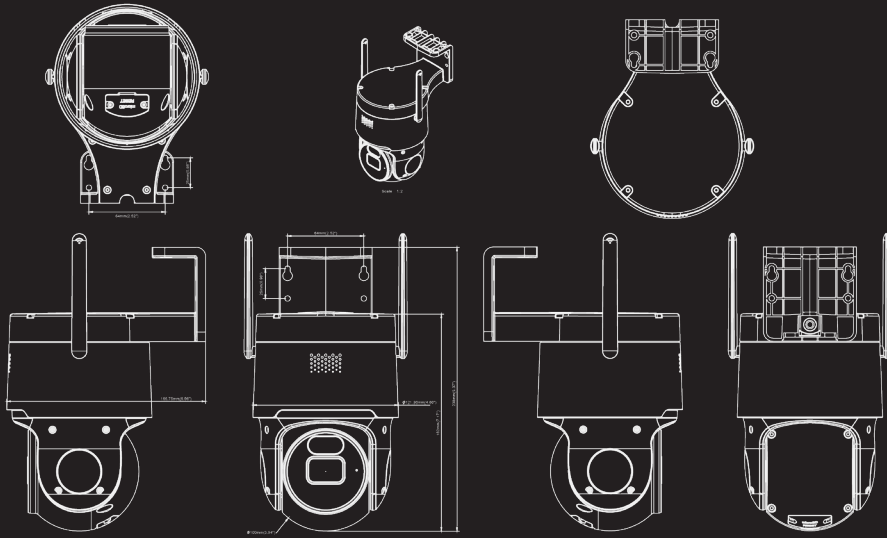

DIMENSIONS

COMPATIBLE ACCESSORIES