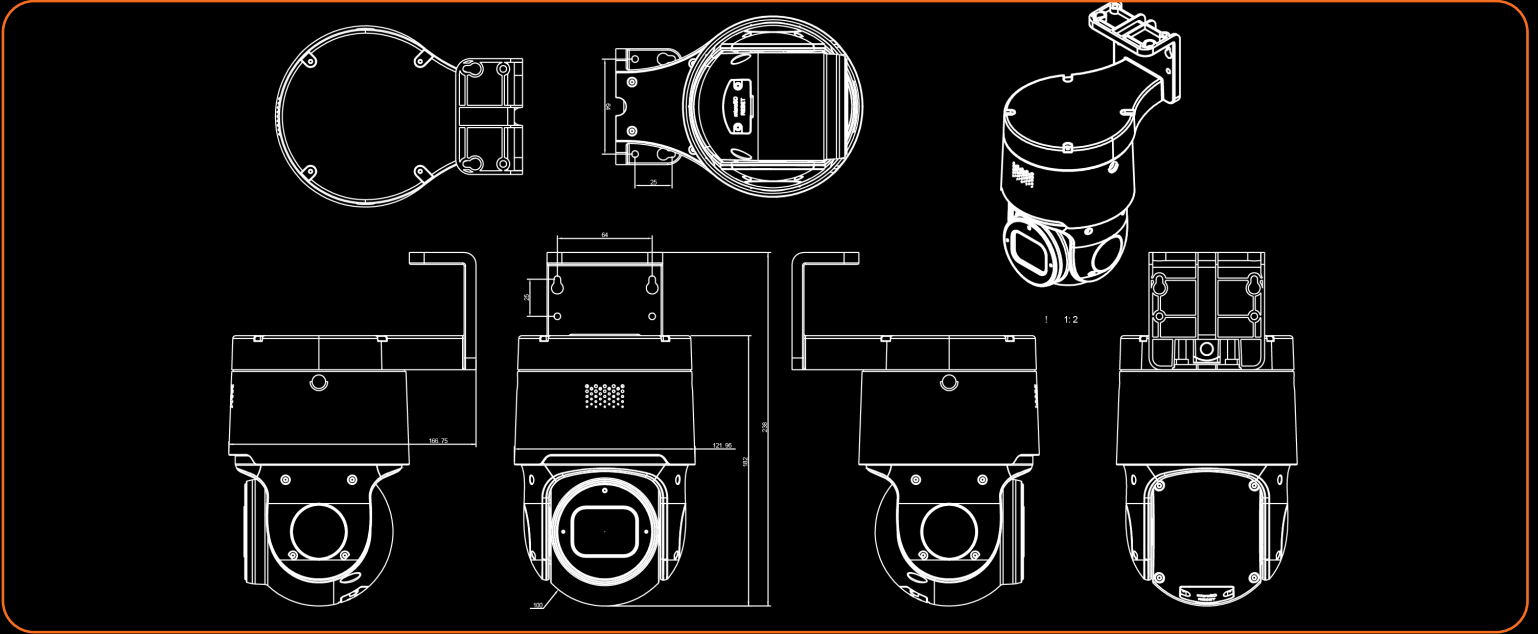

DIMENSIONS

COMPATIBLE ACCESSORIES

WALL MOUNT SOLUTION

Included

CORNER MOUNT SOLUTION

POLE MOUNT SOLUTION

PMB6
POLE MOUNT BRACKET

DOWNLOAD THE OV CONNECT APP