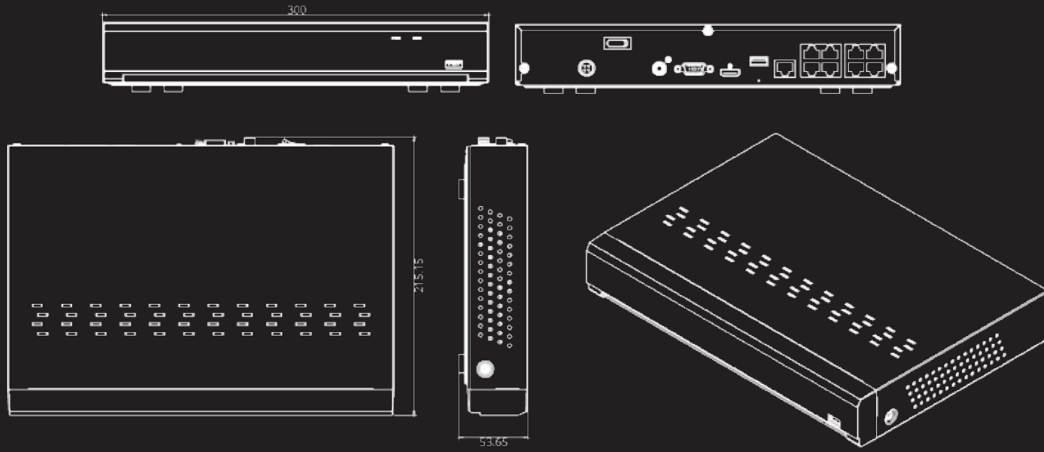

DIMENSIONS

Length:215.15MM | Width:300MM | Height: 53.65MM